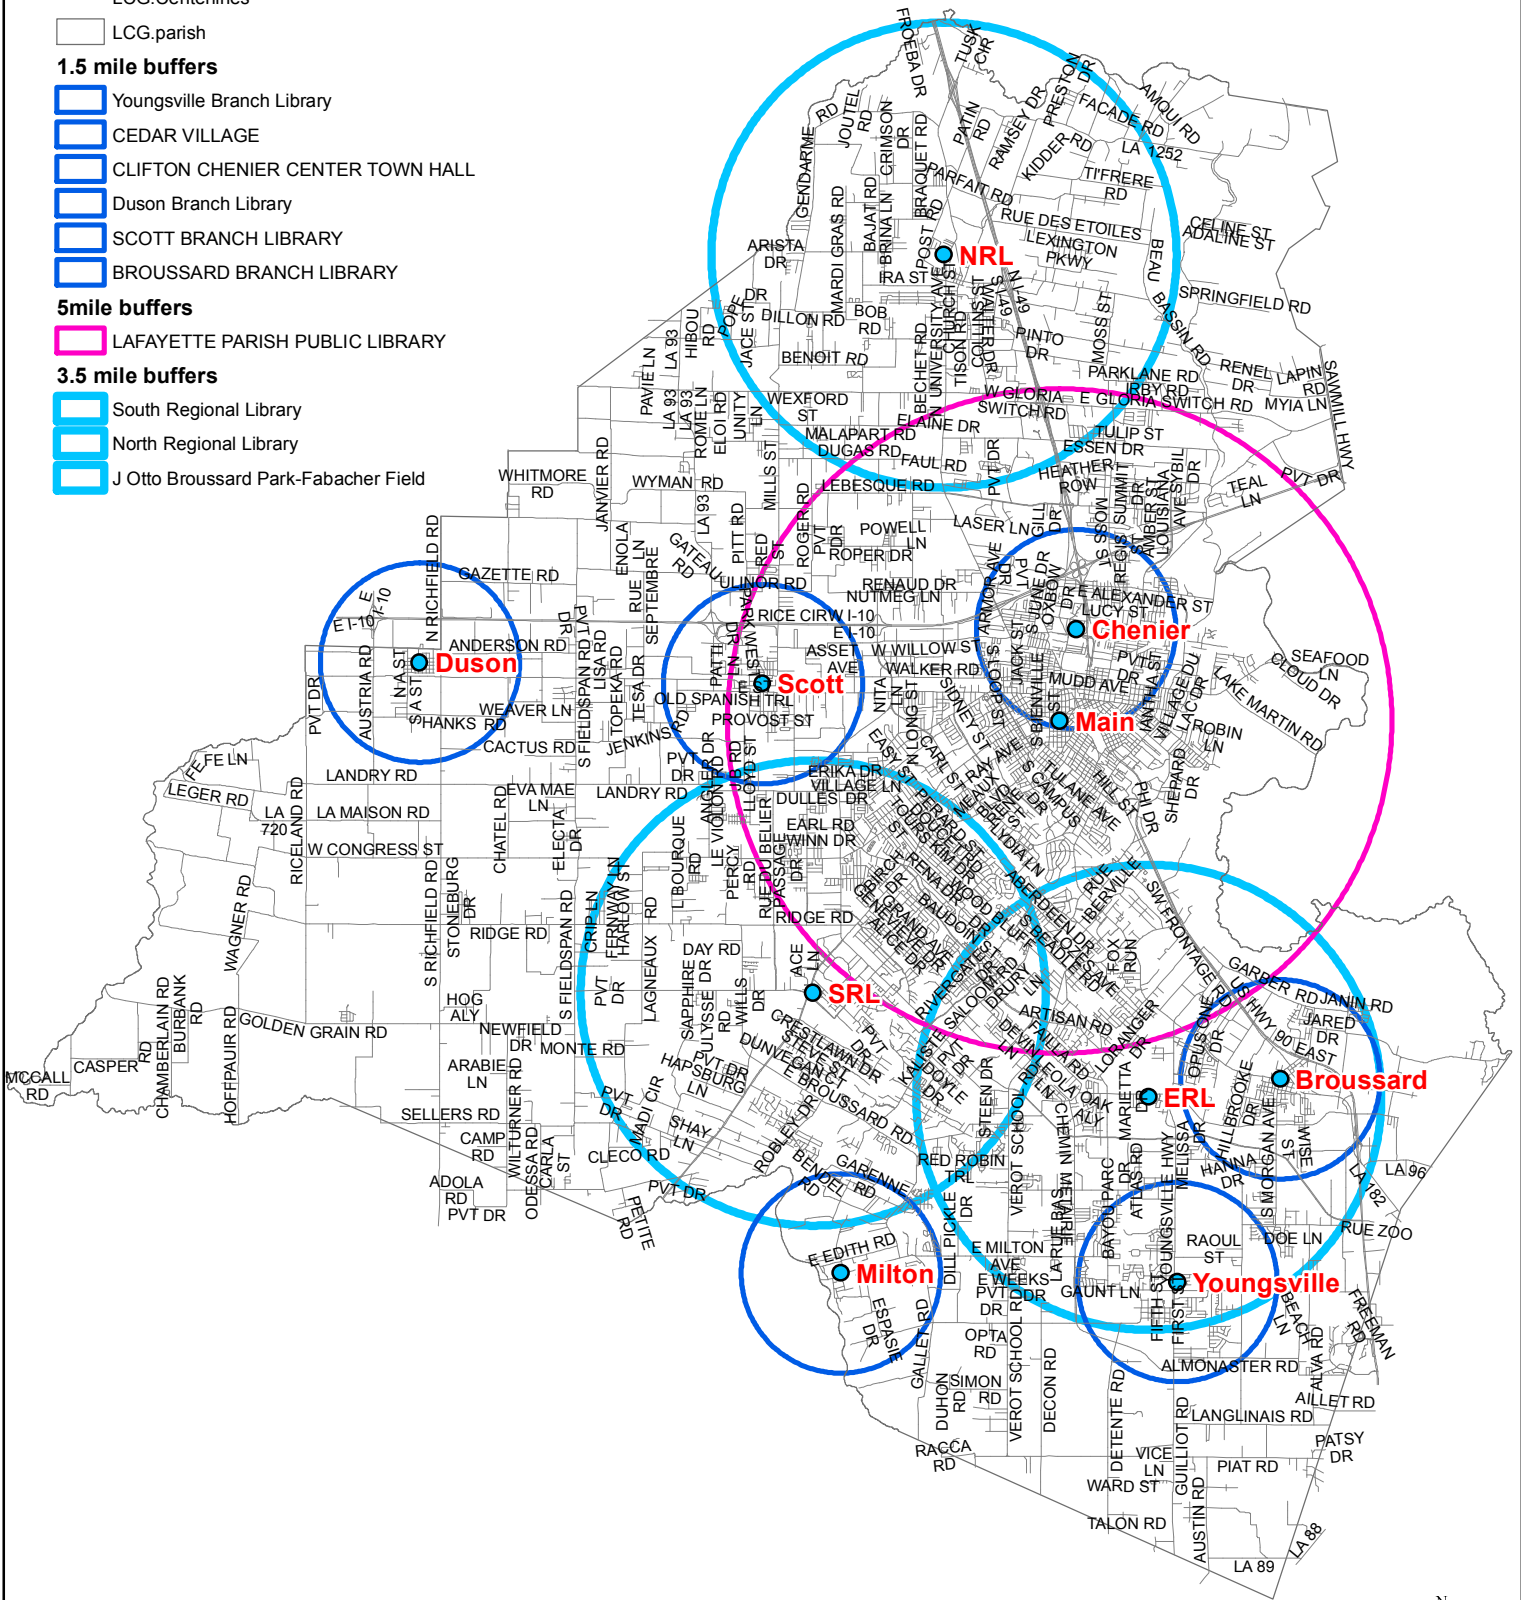

Current, Planned, and Potential Target Locations

Legend

- Librarypts
- LCG.Centerlines
- LCG.parish
- 1.5 mile buffers**
- Youngsville Branch Library
- CEDAR VILLAGE
- CLIFTON CHENIER CENTER TOWN HALL
- Duson Branch Library
- SCOTT BRANCH LIBRARY
- BROUSSARD BRANCH LIBRARY
- 5mile buffers**
- LAFAYETTE PARISH PUBLIC LIBRARY
- 3.5 mile buffers**
- South Regional Library
- North Regional Library
- J Otto Broussard Park-Fabacher Field